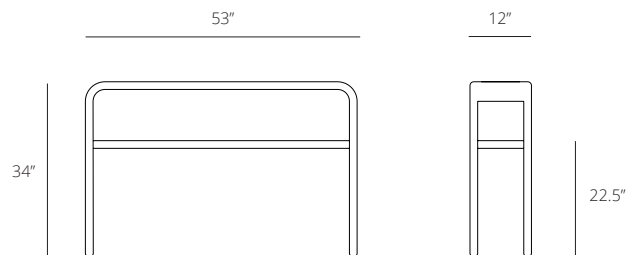

Warranty

1 years*

SOLID WOOD FINISHES

BLACK ASH

DEEP GREYLAC

NATURAL ASH